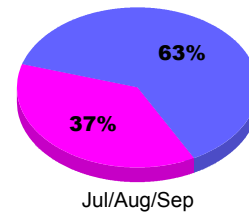

YTD Status Quo Clubs 2012-2013

Status Quo Clubs Compared to Status Quo Members

Legend: Status Quo Clubs (Cyan), Total Status Quo Members (Green)

MEMBERSHIP

**Membership Results
2012-2013**

**Membership
2011-2012**

Month	Net Memb Goal	Actual New Memb	Actual Dropped Memb	Gain/Loss of Memb	Gain/Loss of Memb
Jul/Aug/Sep	0	28	-58	-30	-2
Totals	0	28	-58	-30	-2

Membership Results 2012-2013

Goal, New, Dropped, Gain/Loss

Legend: Goal (Cyan), Actual (Green), Dropped (Yellow), Gain Loss (Magenta)

Comparison of Membership Gain/Loss

Current Year Compared to the Previous Year

Legend: Current Year (Cyan), Previous Year (Green)

Gender Comparison 2012-2013

Jul/Aug/Sep

Legend: Male (Blue), Female (Magenta)